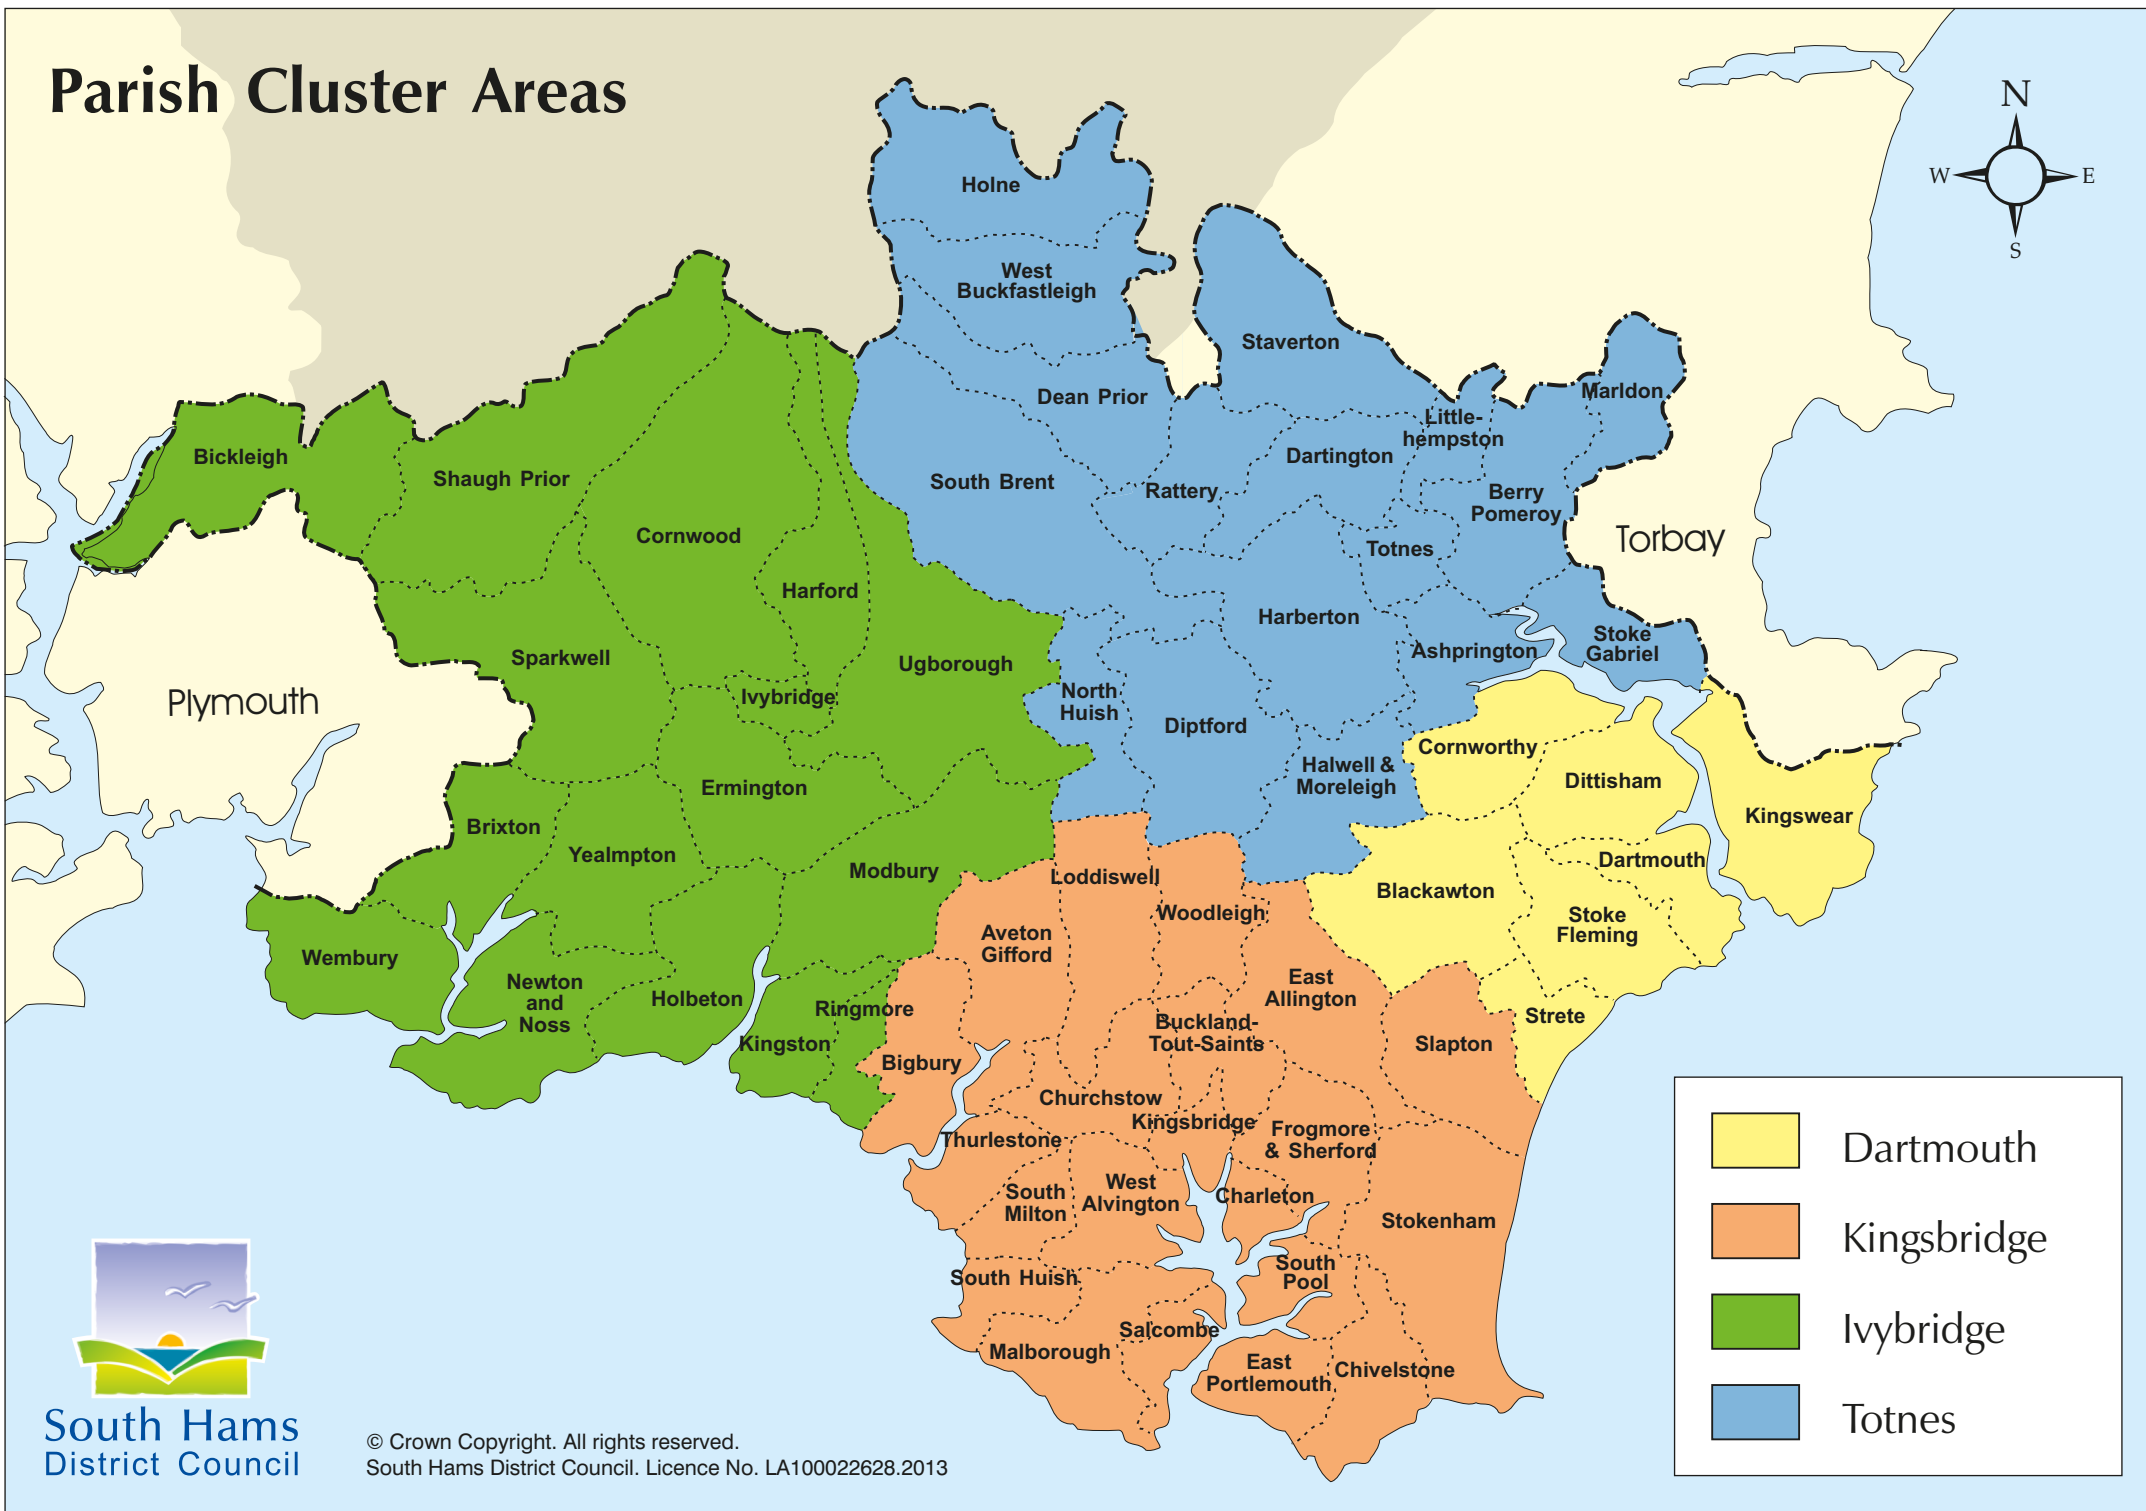

Parish Cluster Areas

	Dartmouth
	Kingsbridge
	Ivybridge
	Totnes

**South Hams
District Council**

© Crown Copyright. All rights reserved.
South Hams District Council. Licence No. LA100022628.2013