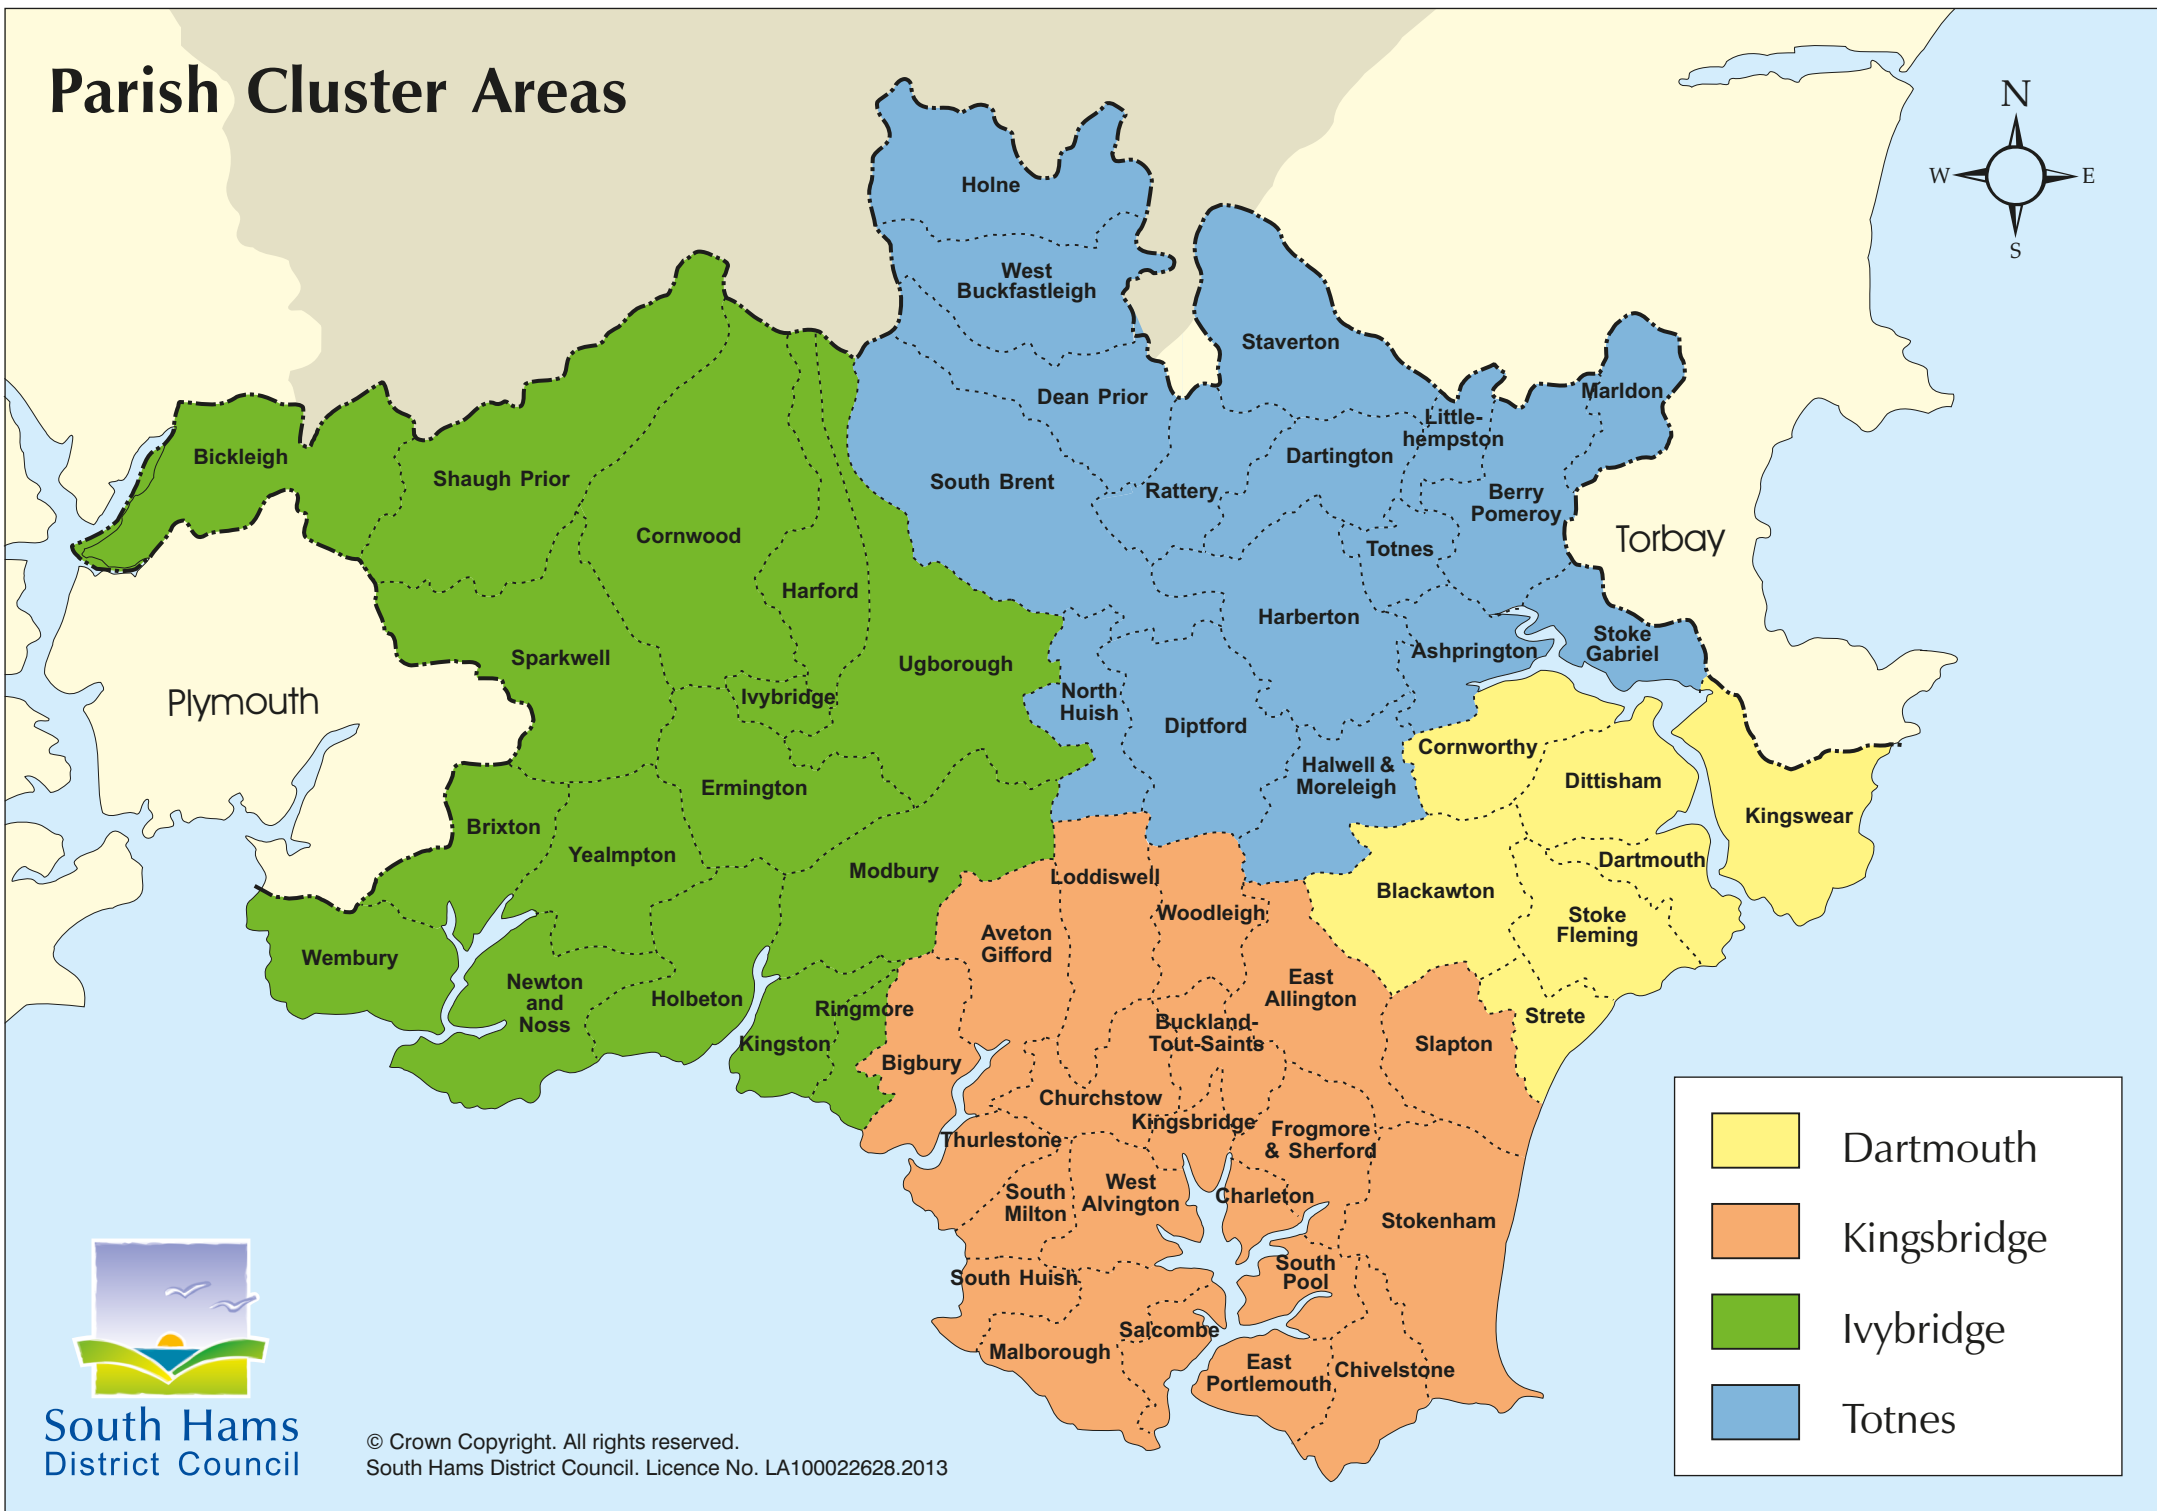

Parish Cluster Areas

	Dartmouth
	Kingsbridge
	Ivybridge
	Totnes

**South Hams
District Council**

© Crown Copyright. All rights reserved.
South Hams District Council. Licence No. LA100022628.2013