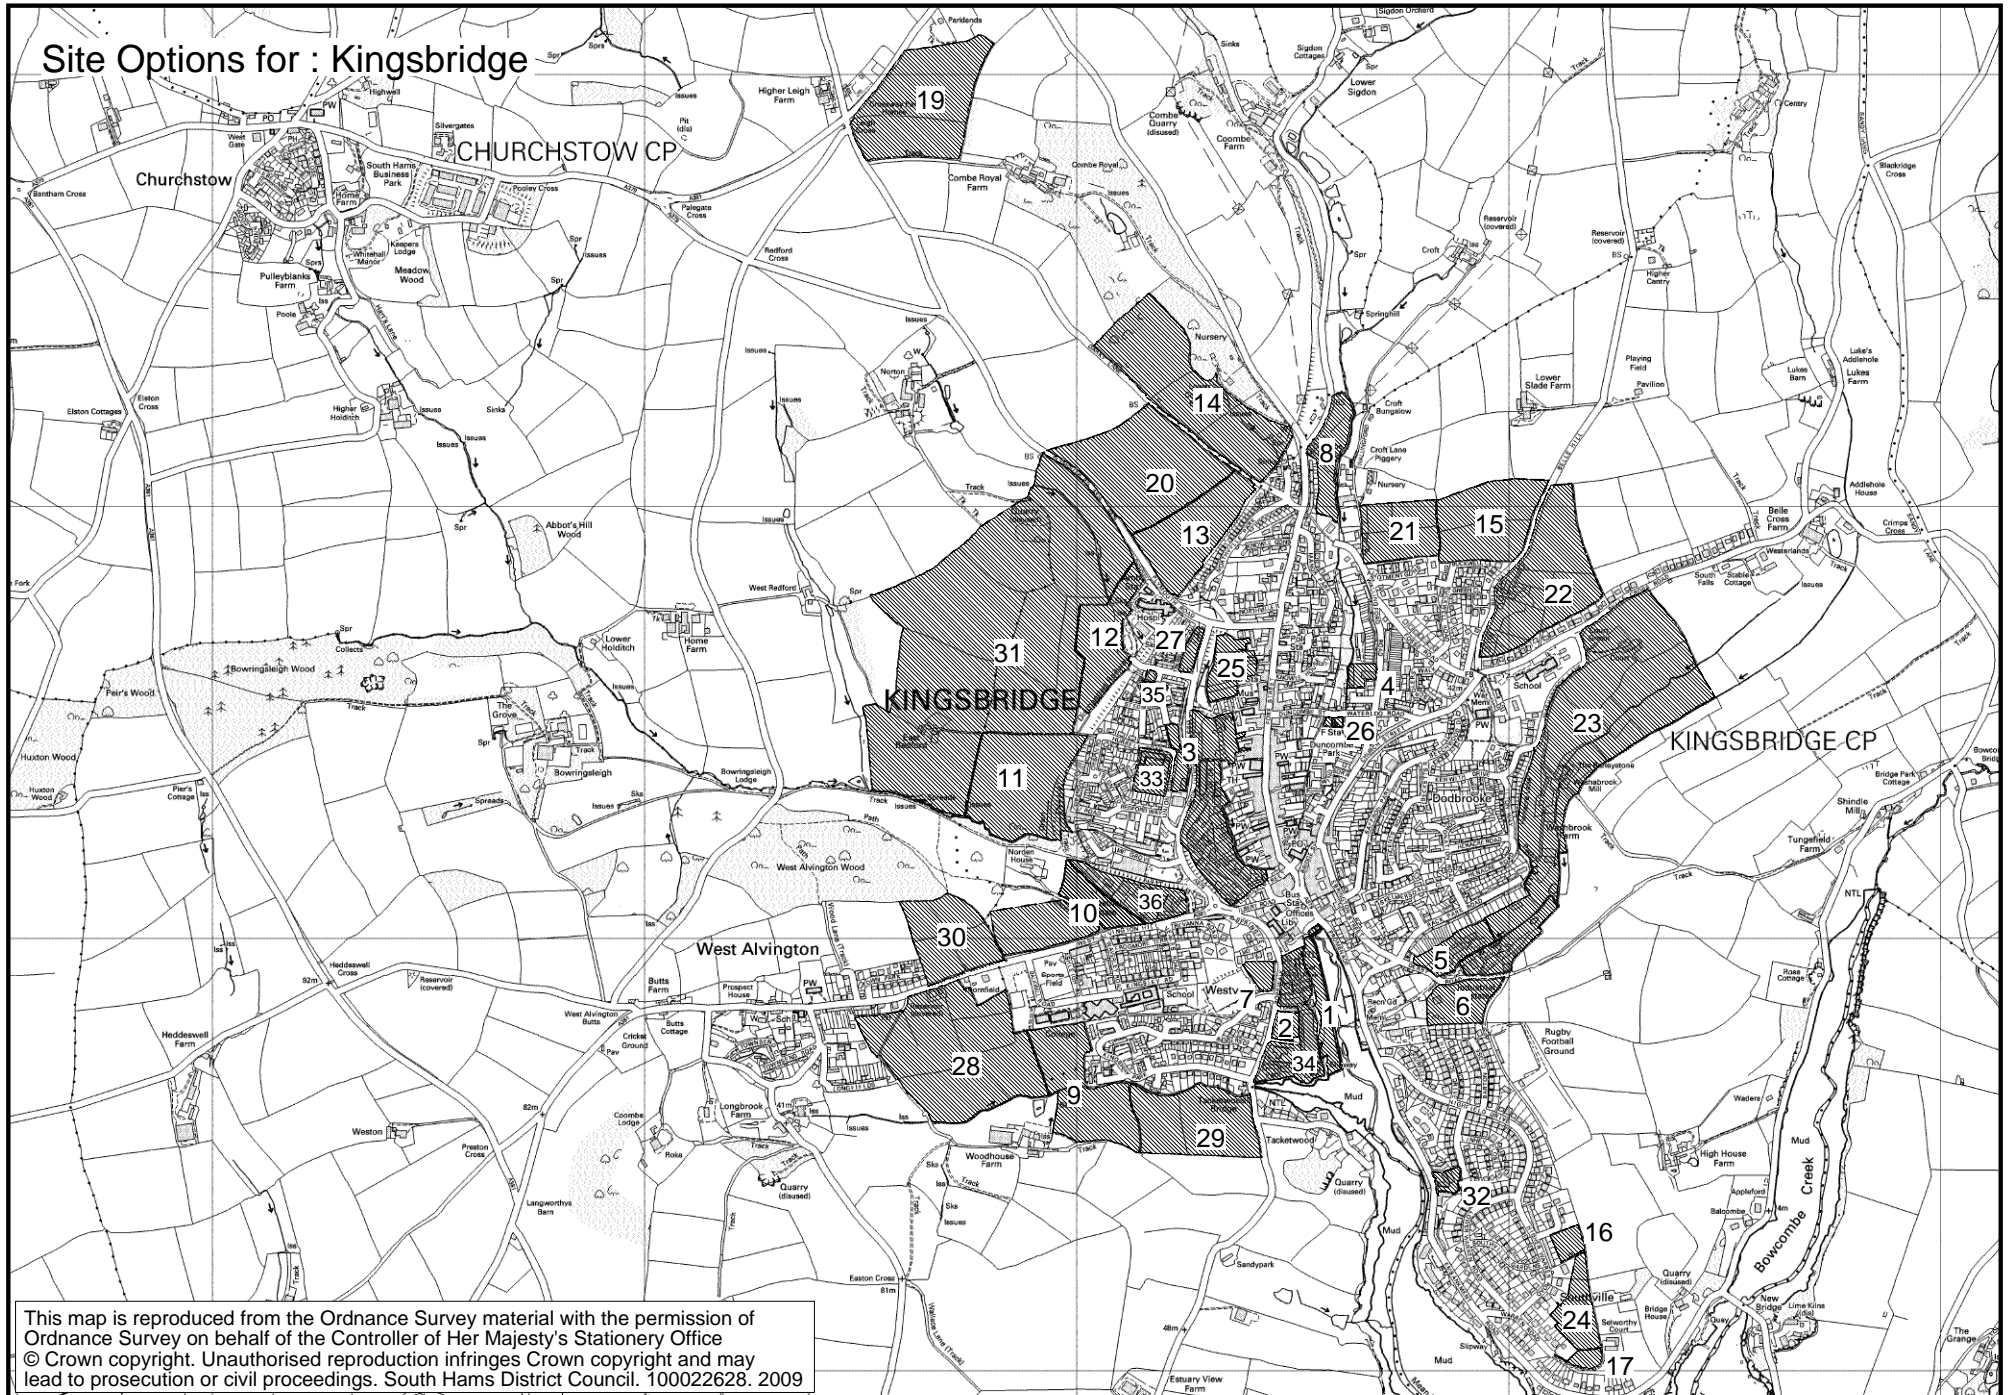

Site Options for : Kingsbridge

This map is reproduced from the Ordnance Survey material with the permission of Ordnance Survey on behalf of the Controller of Her Majesty's Stationery Office © Crown copyright. Unauthorised reproduction infringes Crown copyright and may lead to prosecution or civil proceedings. South Hams District Council. 100022628. 2009