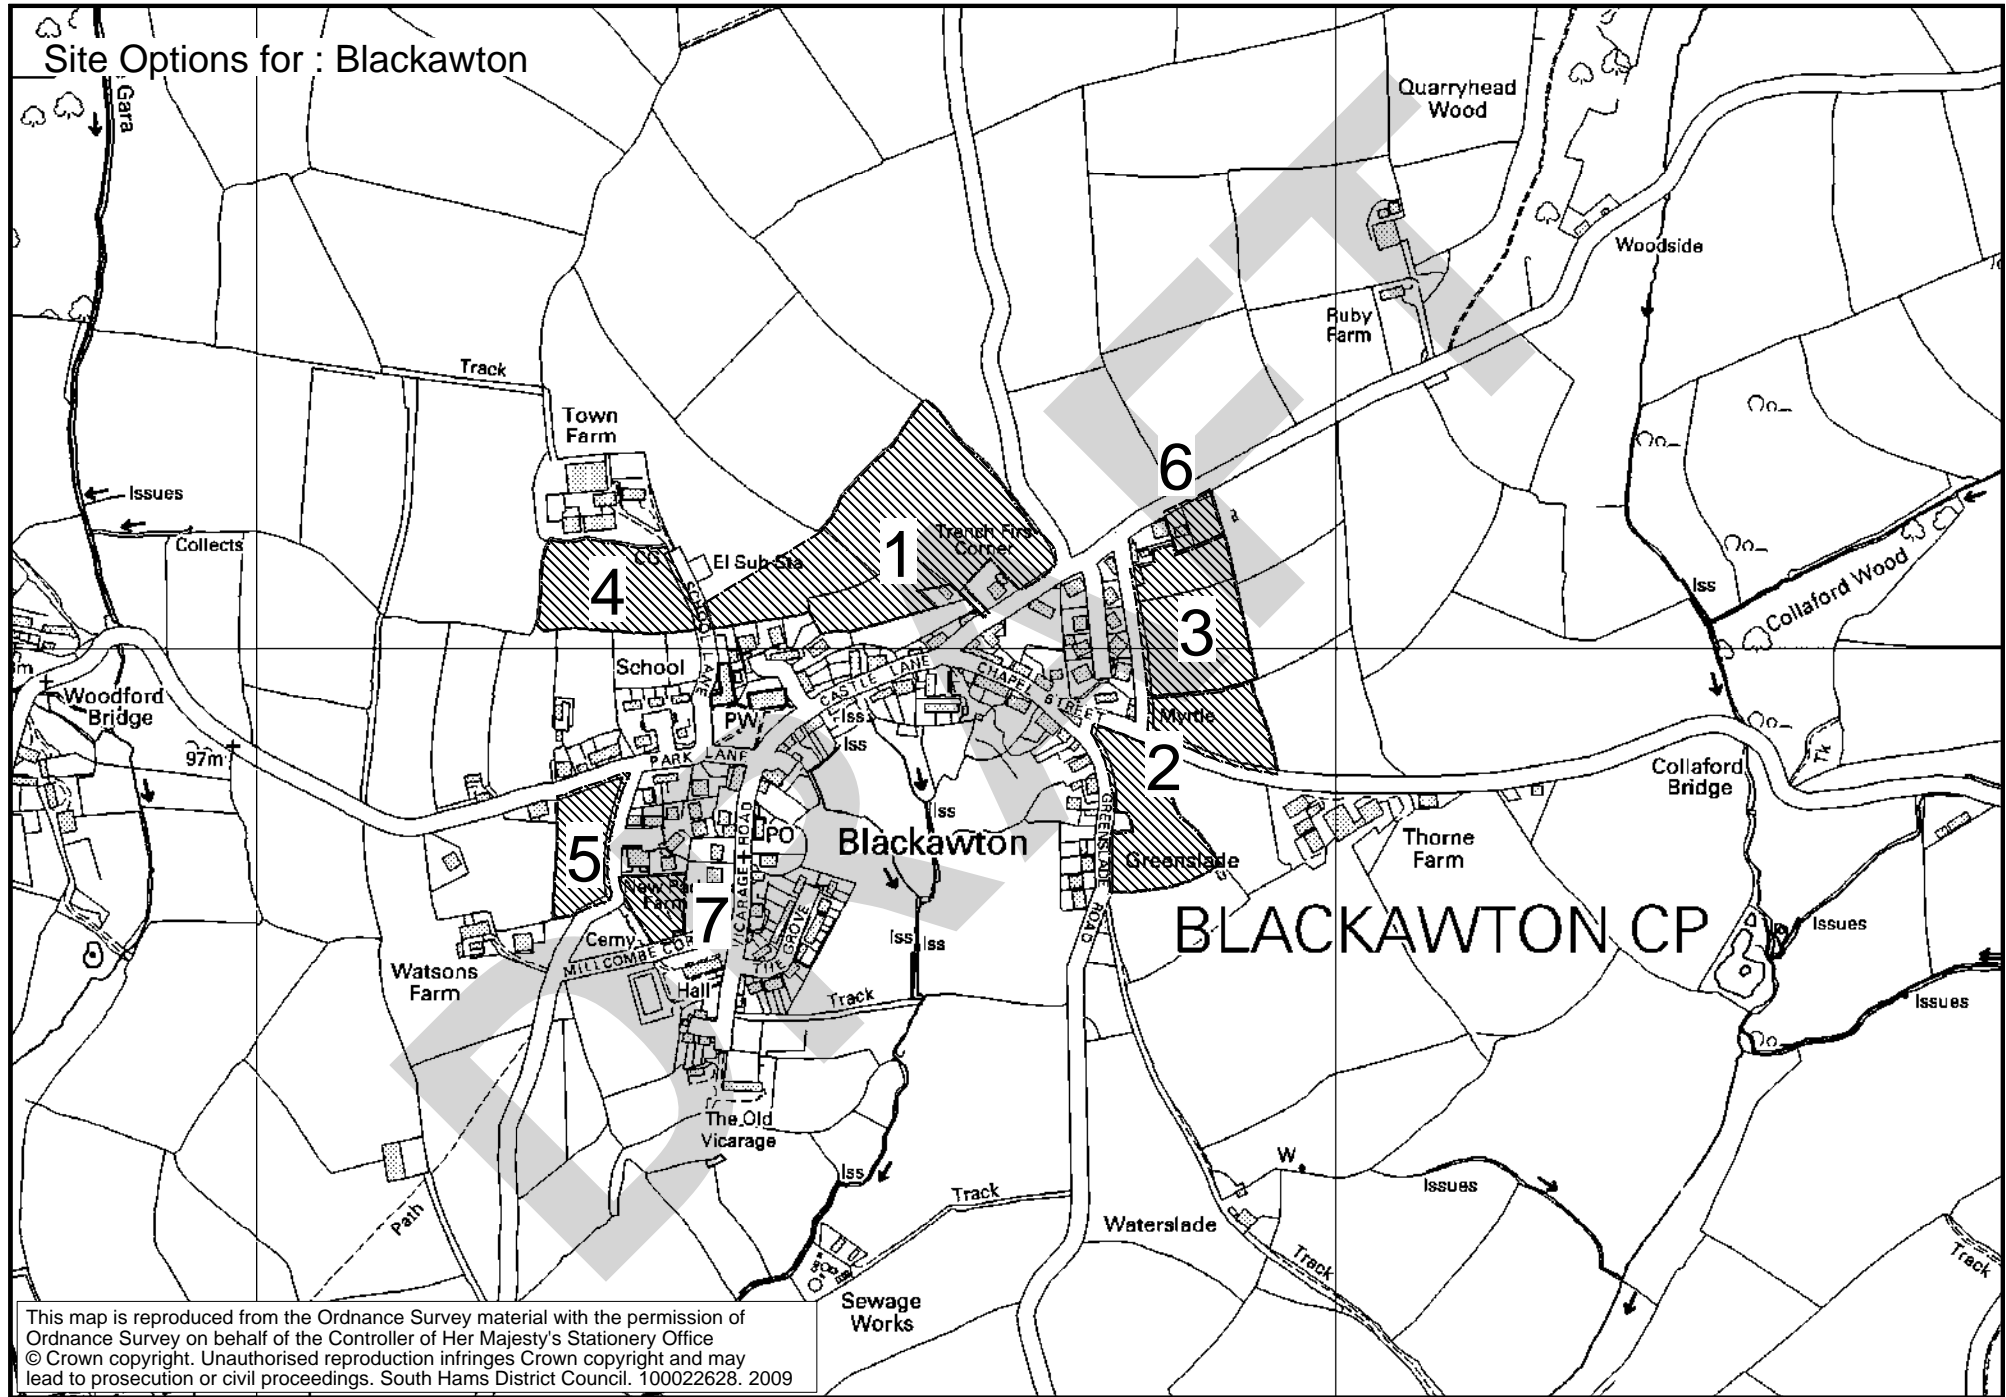

Site Options for : Dartmouth

DARTMOUTH

DARTMOUTH CP

This map is reproduced from the Ordnance Survey material with the permission of Ordnance Survey on behalf of the Controller of Her Majesty's Stationery Office © Crown copyright. Unauthorised reproduction infringes Crown copyright and may lead to prosecution or civil proceedings. South Hams District Council. 100022628. 2009

Site Options for : Dartmouth Site 19, Former Gas Depot, Mayors Avenue

19

This map is reproduced from the Ordnance Survey material with the permission of Ordnance Survey on behalf of the Controller of Her Majesty's Stationery Office © Crown copyright. Unauthorised reproduction infringes Crown copyright and may lead to prosecution or civil proceedings. South Hams District Council. 100022628. 2009

Site Options for : Blackawton

This map is reproduced from the Ordnance Survey material with the permission of Ordnance Survey on behalf of the Controller of Her Majesty's Stationery Office © Crown copyright. Unauthorised reproduction infringes Crown copyright and may lead to prosecution or civil proceedings. South Hams District Council. 100022628. 2009

Site Options for : Kingswear

This map is reproduced from the Ordnance Survey material with the permission of Ordnance Survey on behalf of the Controller of Her Majesty's Stationery Office © Crown copyright. Unauthorised reproduction infringes Crown copyright and may lead to prosecution or civil proceedings. South Hams District Council. 100022628. 2009