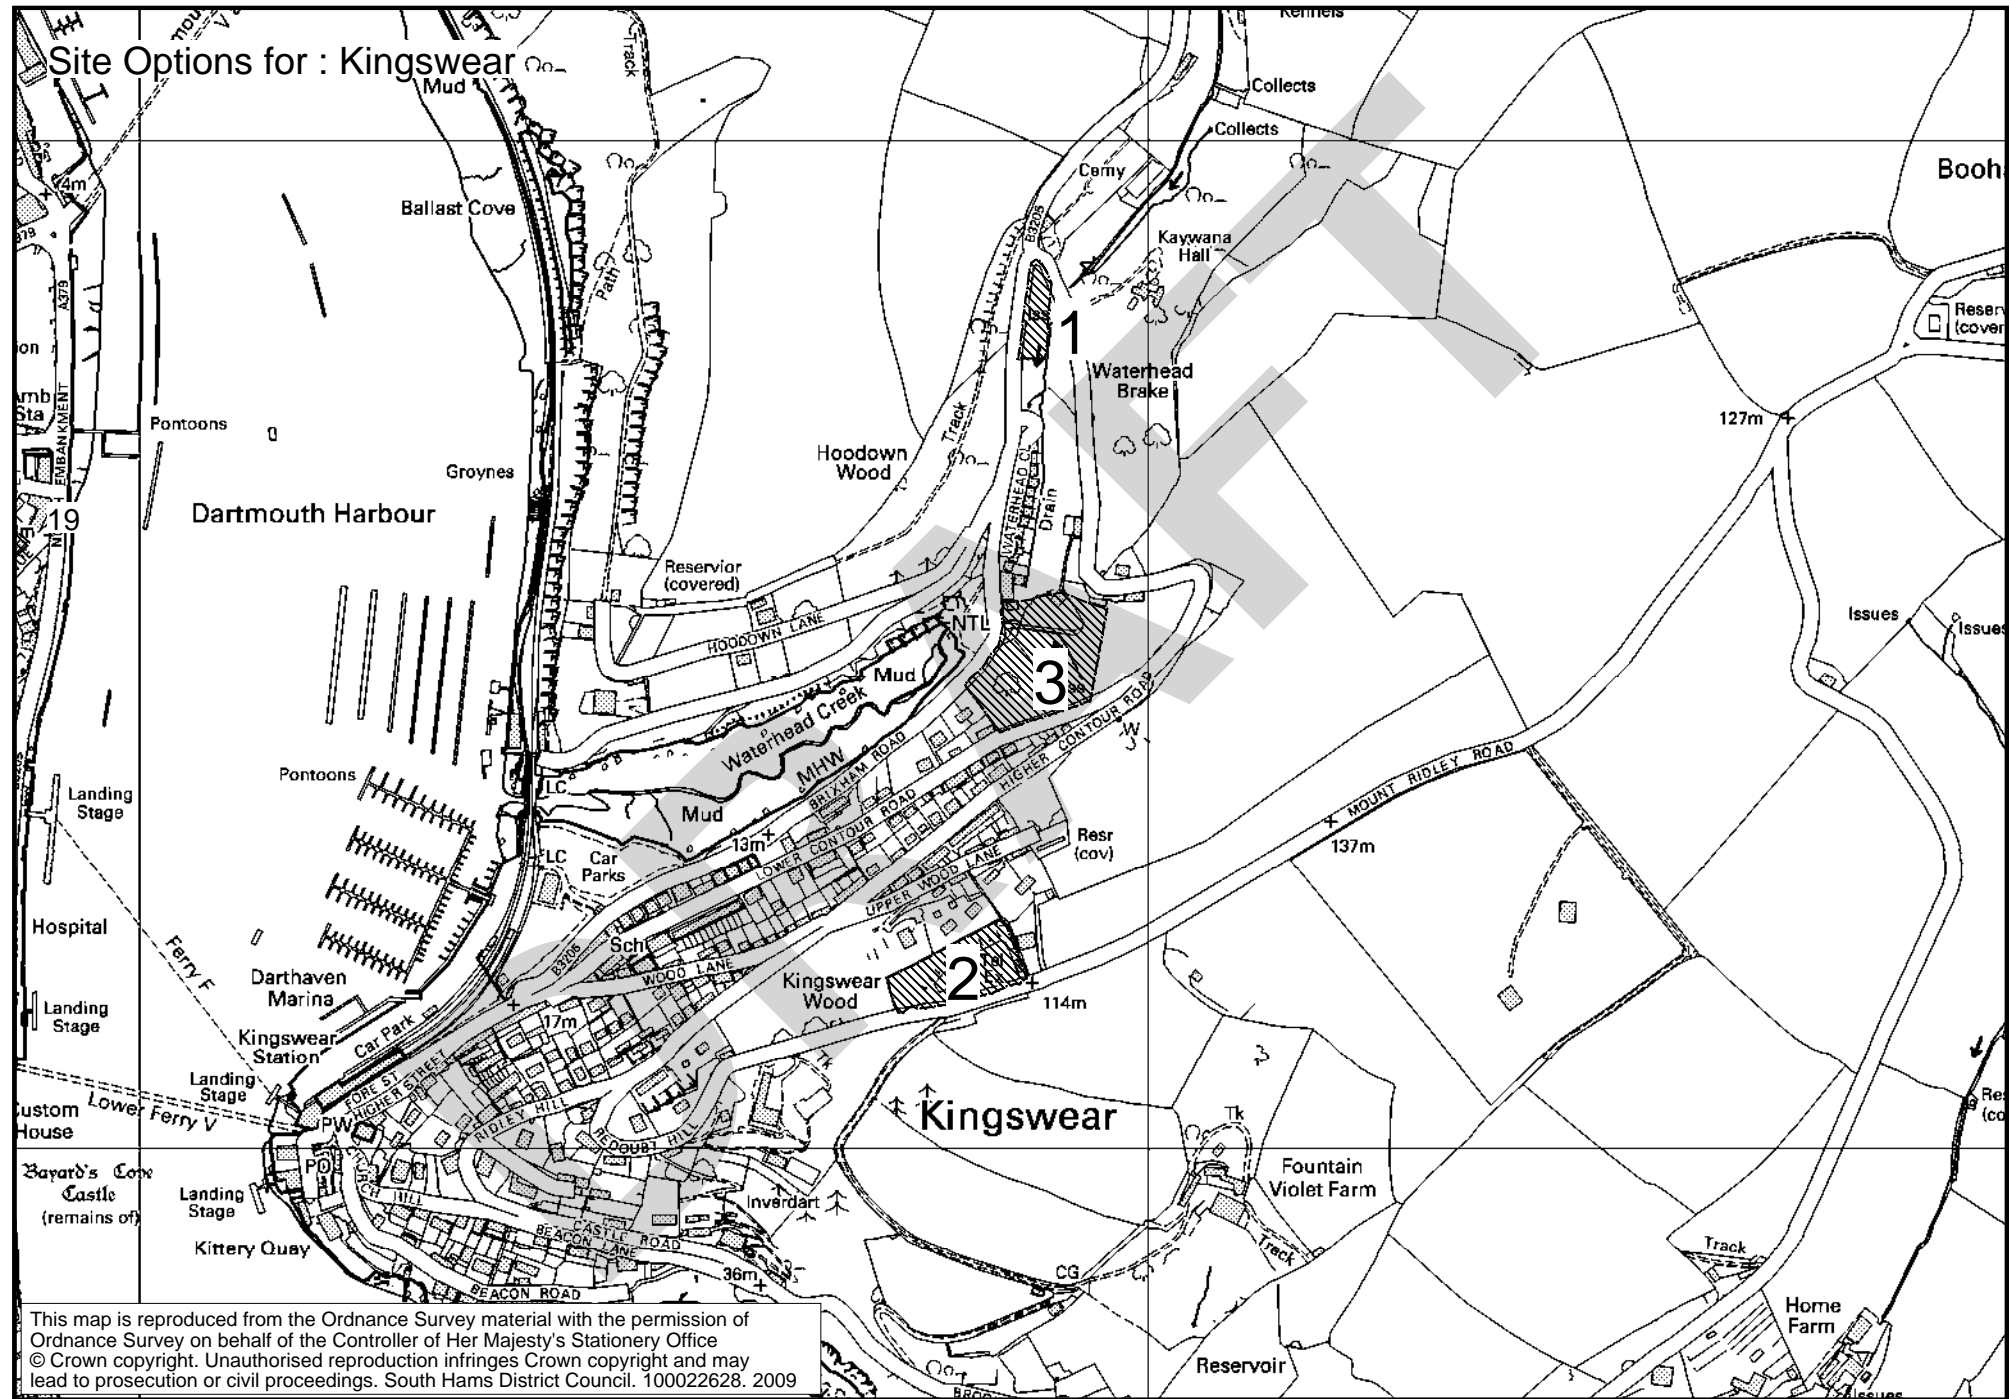

Site Options for : Kingswear

This map is reproduced from the Ordnance Survey material with the permission of Ordnance Survey on behalf of the Controller of Her Majesty's Stationery Office © Crown copyright. Unauthorised reproduction infringes Crown copyright and may lead to prosecution or civil proceedings. South Hams District Council. 100022628. 2009