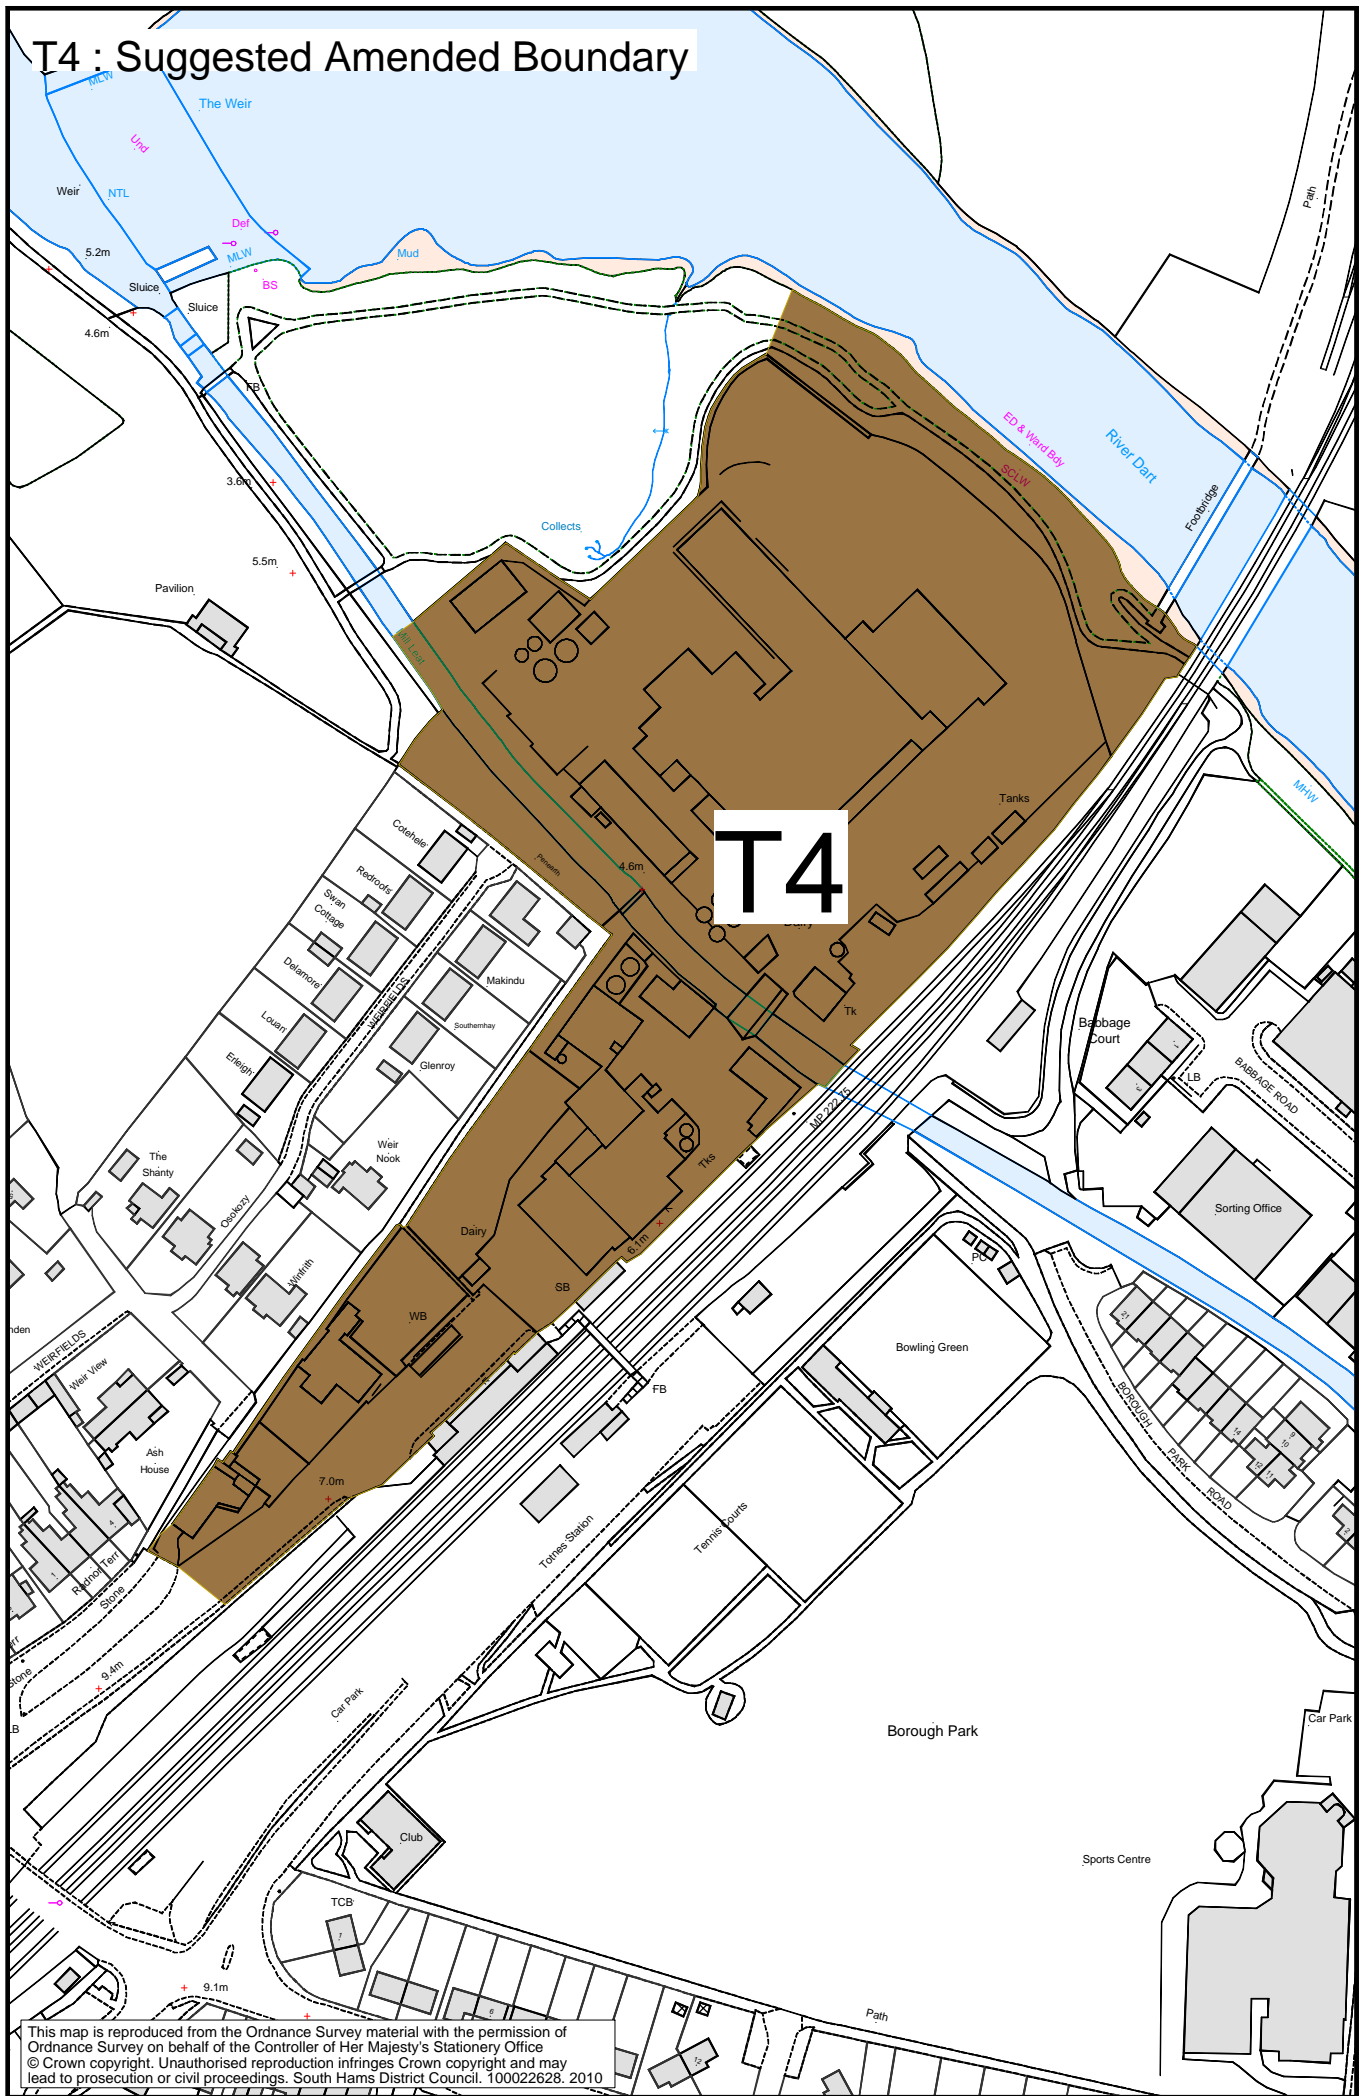

T4 : Suggested Amended Boundary

This map is reproduced from the Ordnance Survey material with the permission of Ordnance Survey on behalf of the Controller of Her Majesty's Stationery Office © Crown copyright. Unauthorised reproduction infringes Crown copyright and may lead to prosecution or civil proceedings. South Hams District Council, 100022628, 2010