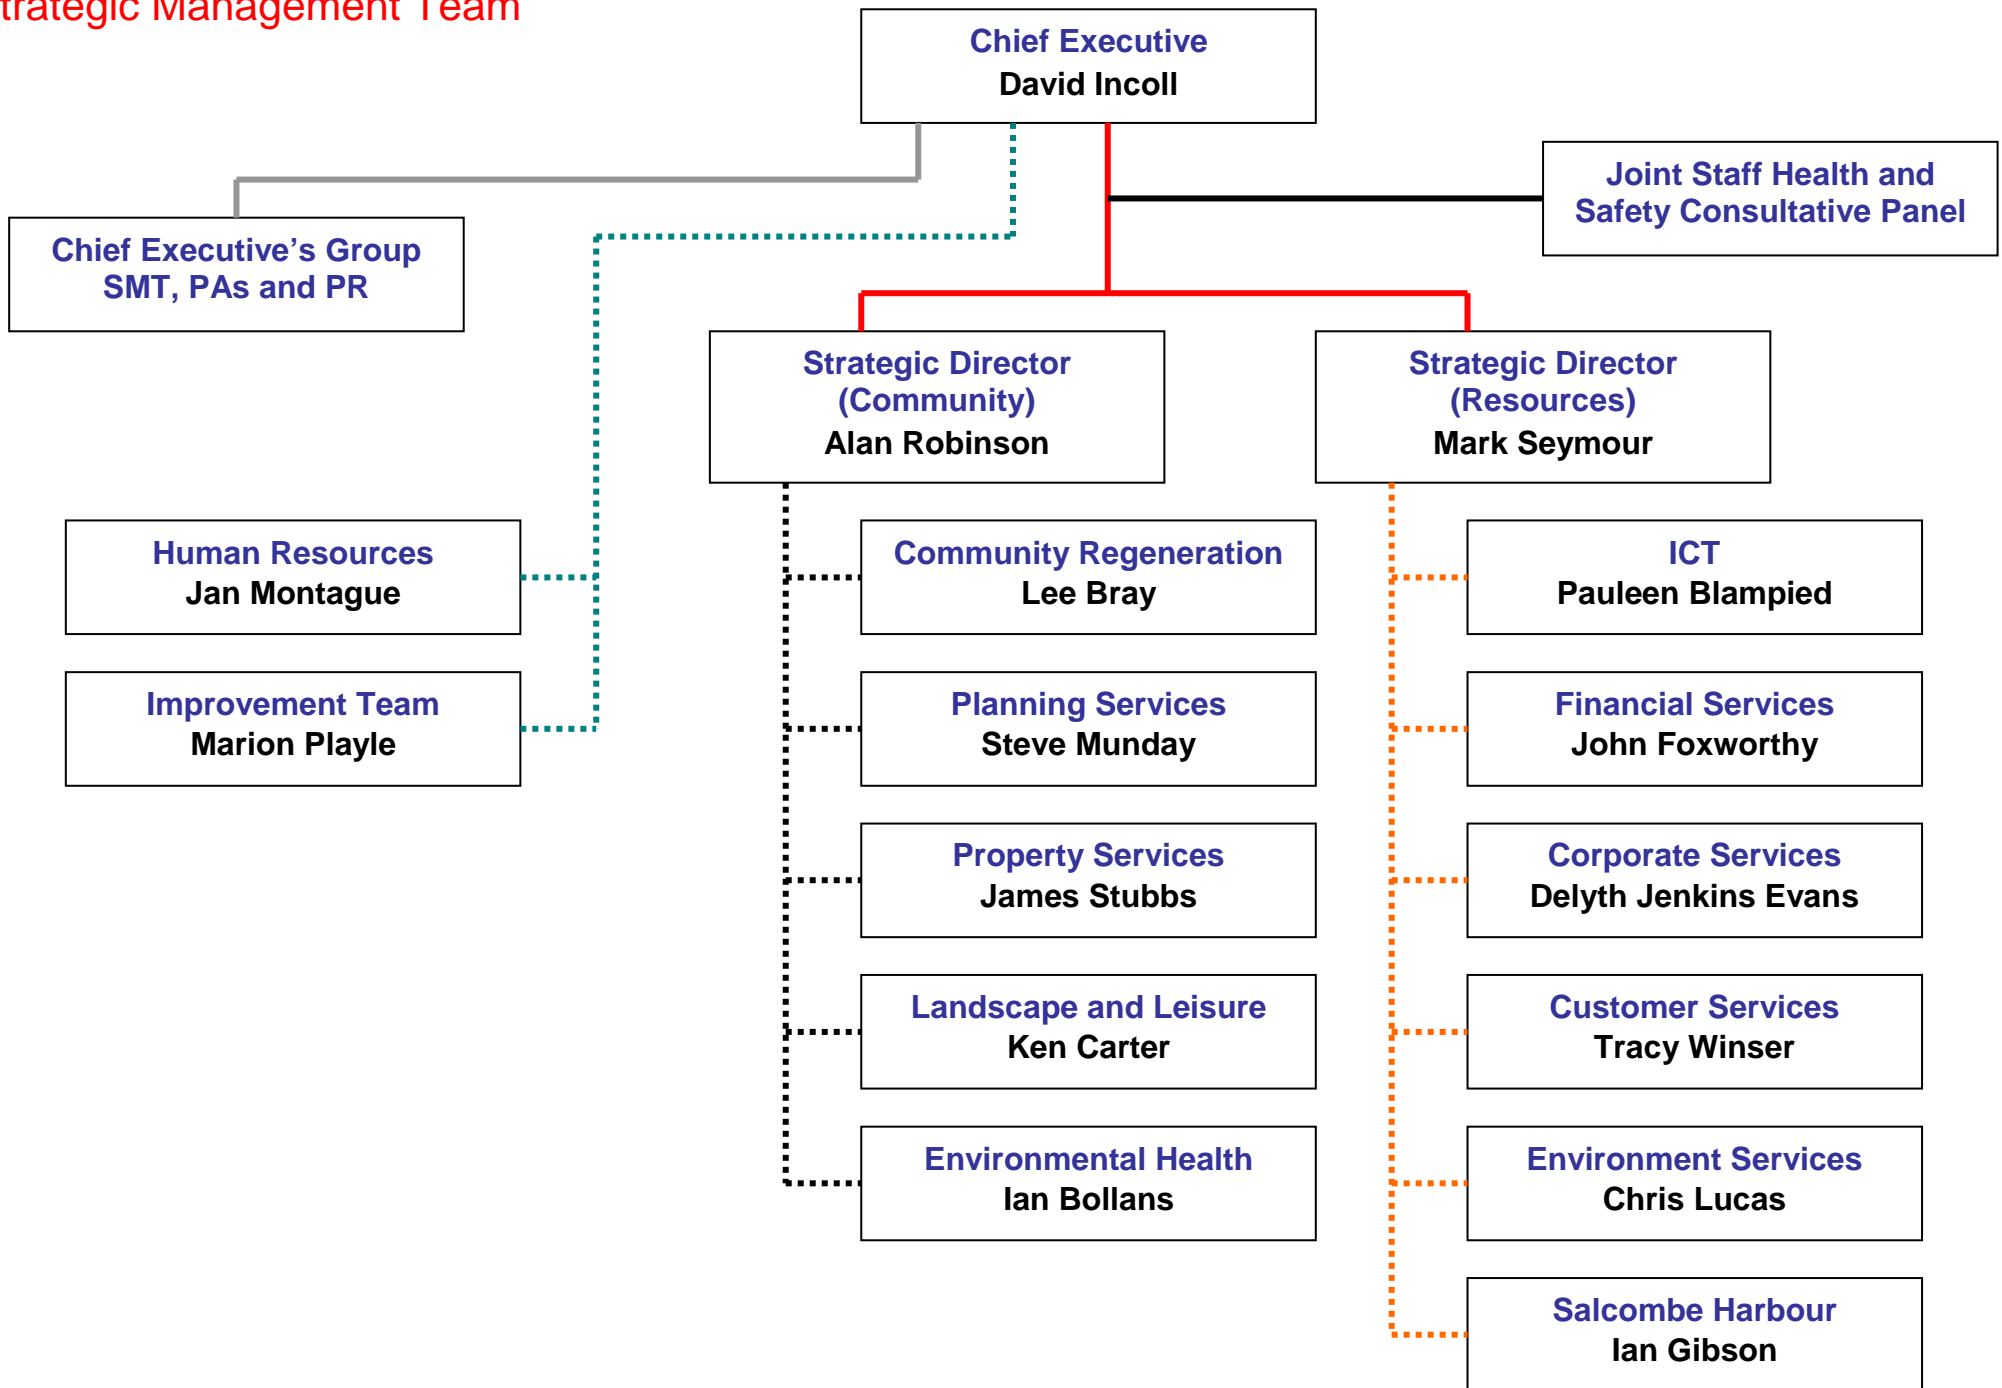

Strategic Management Team

Management Service Centres

Service Group	Includes
Community Regeneration Lee Bray	Community Development Economic Development Forward Planning Housing Policy Major Developments
Corporate Services Delyth Jenkins Evans	Elections Land Charges Legal Member Services Printing
Customer Services Tracy Winser	Customer Services Housing Advice Post & Scanning Revenue & Benefits
Environmental Health Ian Bollans	Community Safety Emergency Planning and Internal Health & Safety Environmental Health Licensing
Environment Services Chris Lucas	Car Parks Dartmouth Lower Ferry Waste & Recycling
Financial Services John Foxworthy	Corporate Finance Internal Audit
ICT Pauleen Blampied	Drawing Office ICT Telephone Systems
Improvement Team Marion Playle	Performance Management
Landscape and Leisure Ken Carter	AONB Landscape Protection & Recreation Parks, Public Space and Play Areas Tourism Green Space Management Leisure
Human Resources Jan Montague	Personnel Payroll Training
Planning Services Steve Munday	Development Control
Property Services James Stubbs	Design and Construction Estates HQ Site Management
Salcombe Harbour Ian Gibson	Salcombe Harbour Maritime Facilities