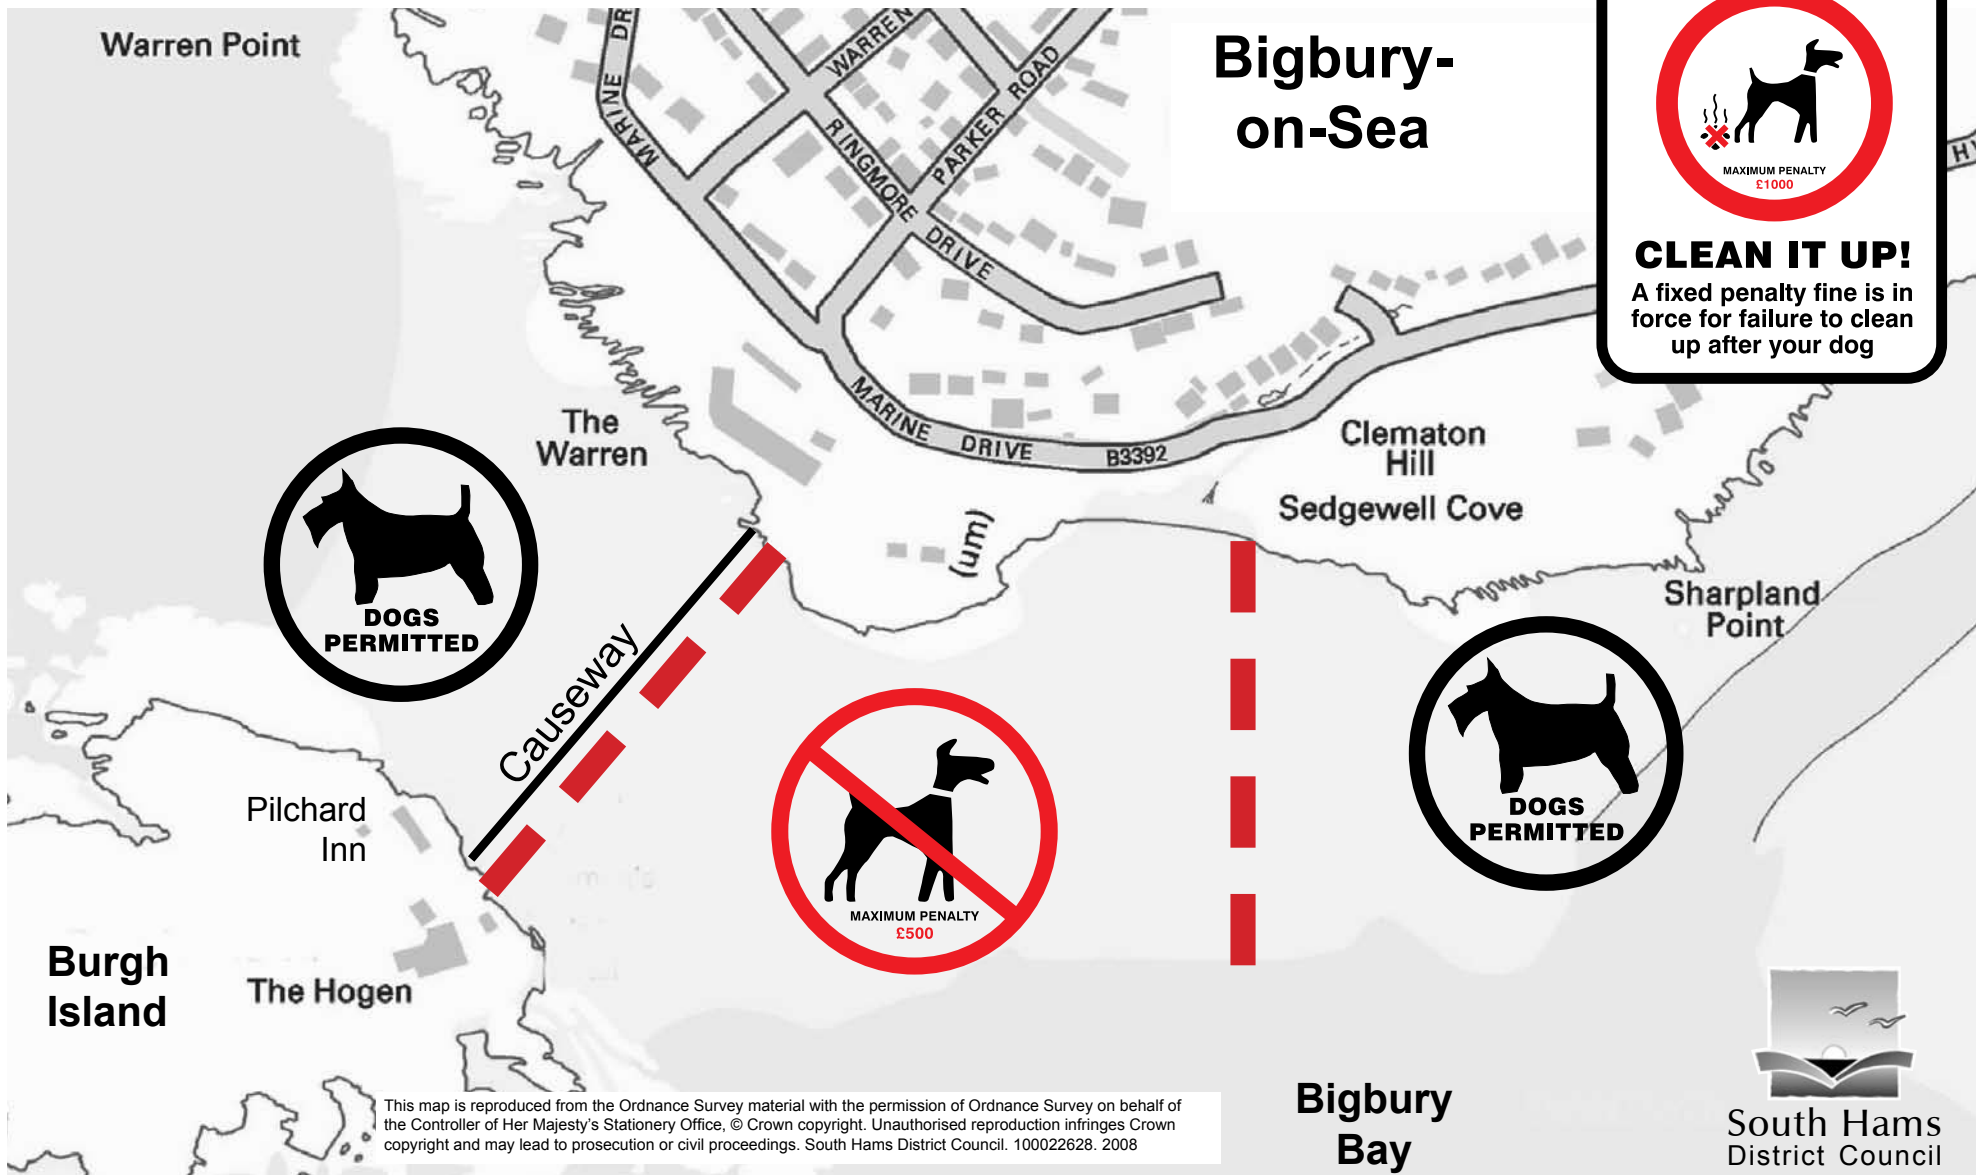

Dogs on Beach Restrictions

1st May - 30th September

SOUTH HAMS DISTRICT COUNCIL
DOGS (FOULING OF LAND) ACT 1996

CLEAN IT UP!
A fixed penalty fine is in force for failure to clean up after your dog

This map is reproduced from the Ordnance Survey material with the permission of Ordnance Survey on behalf of the Controller of Her Majesty's Stationery Office, © Crown copyright. Unauthorised reproduction infringes Crown copyright and may lead to prosecution or civil proceedings. South Hams District Council. 100022628. 2008